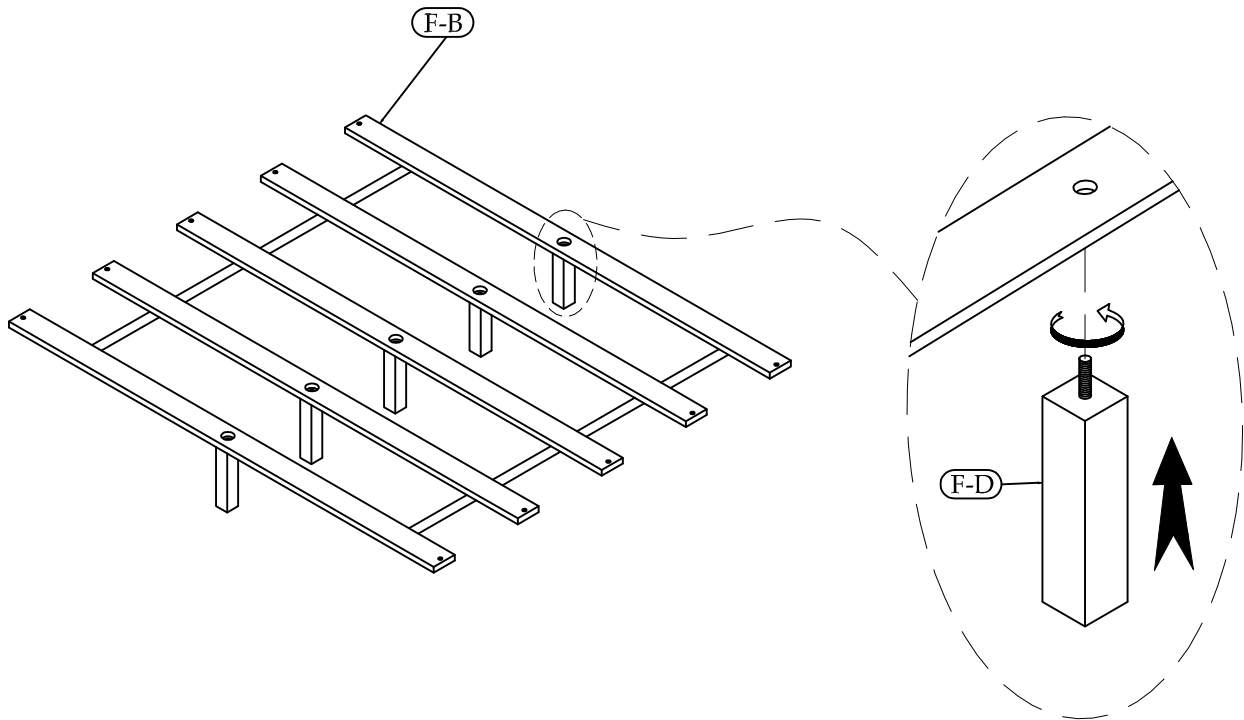

Hardware and Parts packed with the Bed Rails

<p>Siderails - 16472</p>  <p>(R-A) 2 pcs.</p>	<p>All-Thread Bolt Ø5/16"-18 x 3-1/2"</p>  <p>(R-B) 8 pcs.</p>	<p>Arc Washer 37x17mm</p>  <p>(R-C) 8 pcs.</p>	<p>Spring Washer Ø5/16" x Ø13mm</p>  <p>(R-D) 8 pcs.</p>	<p>Flat Washer Ø5/16" x Ø16mm</p>  <p>(R-E) 8 pcs.</p>	<p>Hex Nut Ø5/16" x 18mm</p>  <p>(R-F) 8 pcs.</p>	<p>Open Wrench 12 mm</p>  <p>(R-G) 1 pc.</p>
---	---	---	---	---	--	---

STEP 5

STEP 6

Adjustable leveler.

5/0 Queen Louver Bed

16470- 5/0 Louver Panel Headboard

The headboard may be used alone with a Full size or Queen size metal bed frame.