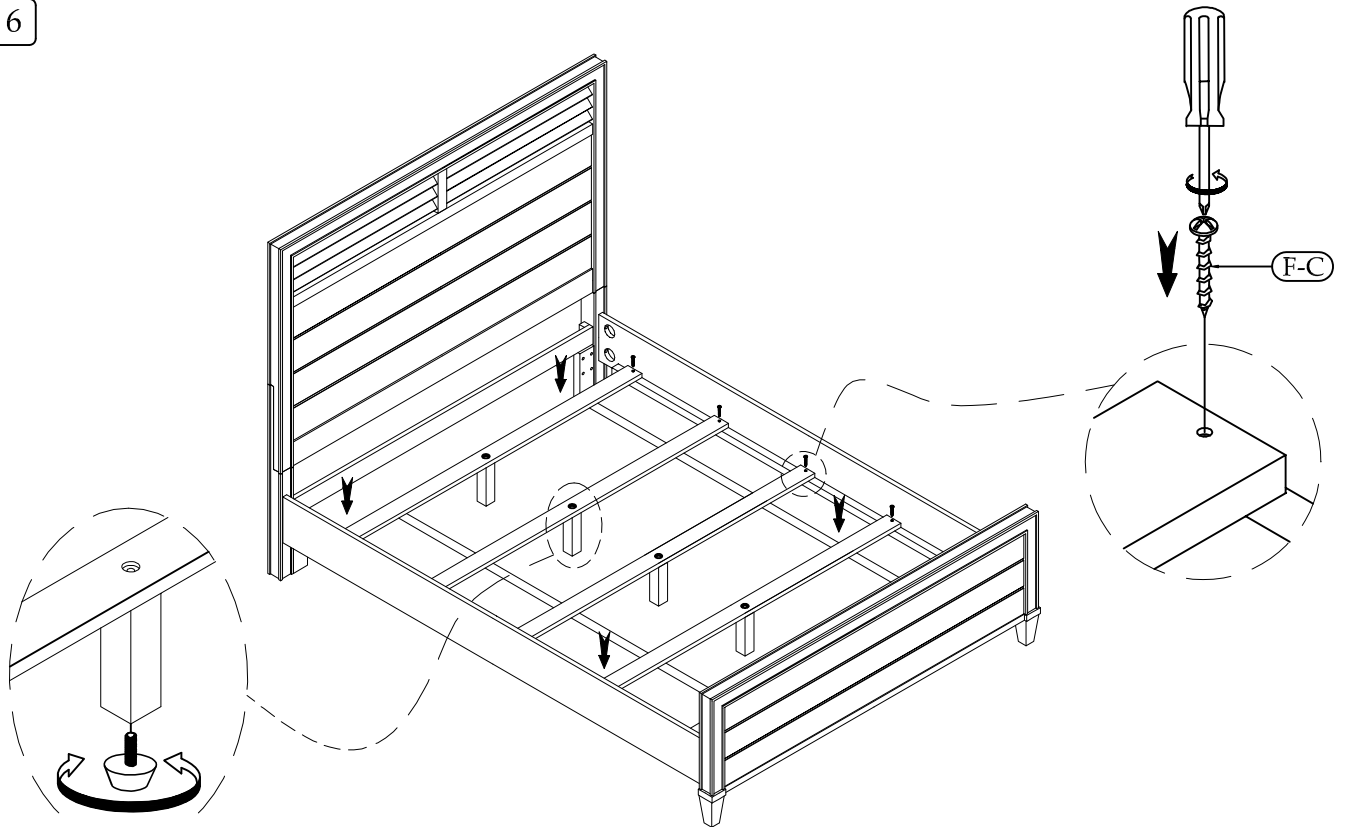

Hardware and Parts packed with the Footboard

<p>Queen Panel Footboard 16471</p>  <p>(F-A) 1 pc.</p>	<p>Wood Slat 60-13/16" Long</p>  <p>(F-B) 1 set</p>	<p>Wood Screw Ø4 x 30mm</p>  <p>(F-C) 10 pcs.</p>	<p>Support Leg 6-15/16" x 1-1/8" x 1-1/8"</p>  <p>(F-D) 5 pcs.</p>	<p>Screw Driver not included</p> 
---	---	---	--	---

Hardware and Parts packed with the Bed Rails

<p>Siderails - 16472</p>  <p>(R-A) 2 pcs.</p>	<p>All-Thread Bolt Ø5/16"-18 x 3-1/2"</p>  <p>(R-B) 8 pcs.</p>	<p>Arc Washer 37x17mm</p>  <p>(R-C) 8 pcs.</p>	<p>Spring Washer Ø5/16" x Ø13mm</p>  <p>(R-D) 8 pcs.</p>	<p>Flat Washer Ø5/16" x Ø16mm</p>  <p>(R-E) 8 pcs.</p>	<p>Hex Nut Ø5/16" x 18mm</p>  <p>(R-F) 8 pcs.</p>	<p>Open Wrench 12 mm</p>  <p>(R-G) 1 pc.</p>
---	---	---	---	---	--	---

5/0 Queen Louver Bed

16470 -- 4/6 - 5/0 Louver Panel Headboard

16471 -- 5/0 Panel Footboard

16472 -- 5/0 - 6/6 Siderails

STEP 1

STEP 2

STEP 3

STEP 4

STEP 5

STEP 6

Adjustable leveler.

5/0 Queen Louver Bed

16470- 5/0 Louver Panel Headboard

The headboard may be used alone with a Full size or Queen size metal bed frame.