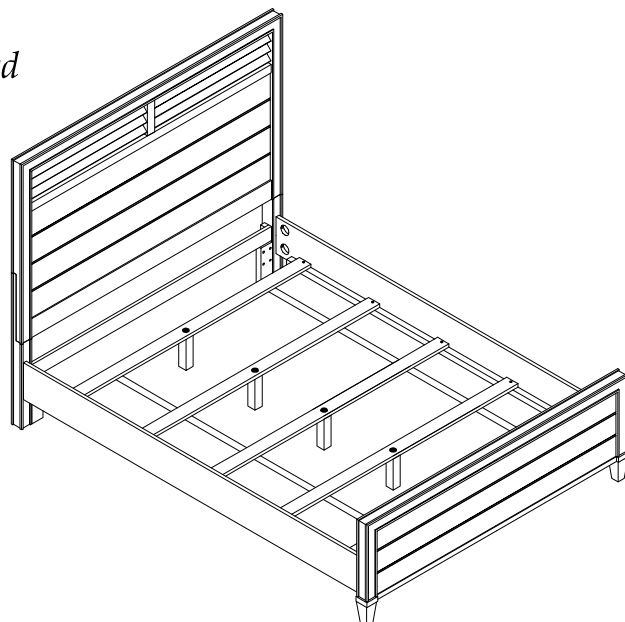

Hardware and Parts packed with the Headboard

Queen Louver Panel Headboard 16470 (H-A) 1 pc.	Headboard Post (Right) (H-B) 1 pc.	Headboard Post (Left) (H-C) 1 pc.	Headboard Stretcher (H-D) 1 pc.
Allen Head Bolt Ø5/16"-18 x 1-3/4" (H-E) 8 pcs.	Spring Washer Ø5/16" x Ø13mm (H-F) 8 pcs.	Flat Washer Ø5/16" x Ø19mm (H-G) 8 pcs.	Allen key M5 (H-H) 1 pc.

Hardware and Parts packed with the Footboard

Queen Panel Footboard 16471 (F-A) 1 pc.	Wood Slat 60-13/16" Long (F-B) 1 set	Wood Screw Ø4 x 30mm (F-C) 10 pcs.	Support Leg 6-15/16" x 1-1/8" x 1-1/8" (F-D) 5 pcs.	Screw Driver not included

Hardware and Parts packed with the Bed Rails

Siderails - 16472 (R-A) 2 pcs.	All-Thread Bolt Ø5/16"-18 x 3-1/2" (R-B) 8 pcs.	Arc Washer 37x17mm (R-C) 8 pcs.	Spring Washer Ø5/16" x Ø13mm (R-D) 8 pcs.	Flat Washer Ø5/16" x Ø16mm (R-E) 8 pcs.	Hex Nut Ø5/16" x 18mm (R-F) 8 pcs.	Open Wrench 12 mm (R-G) 1 pc.

5/0 Queen Louver Bed

16470 -- 4/6 - 5/0 Louver Panel Headboard

16471 -- 5/0 Panel Footboard

16472 -- 5/0 - 6/6 Siderails