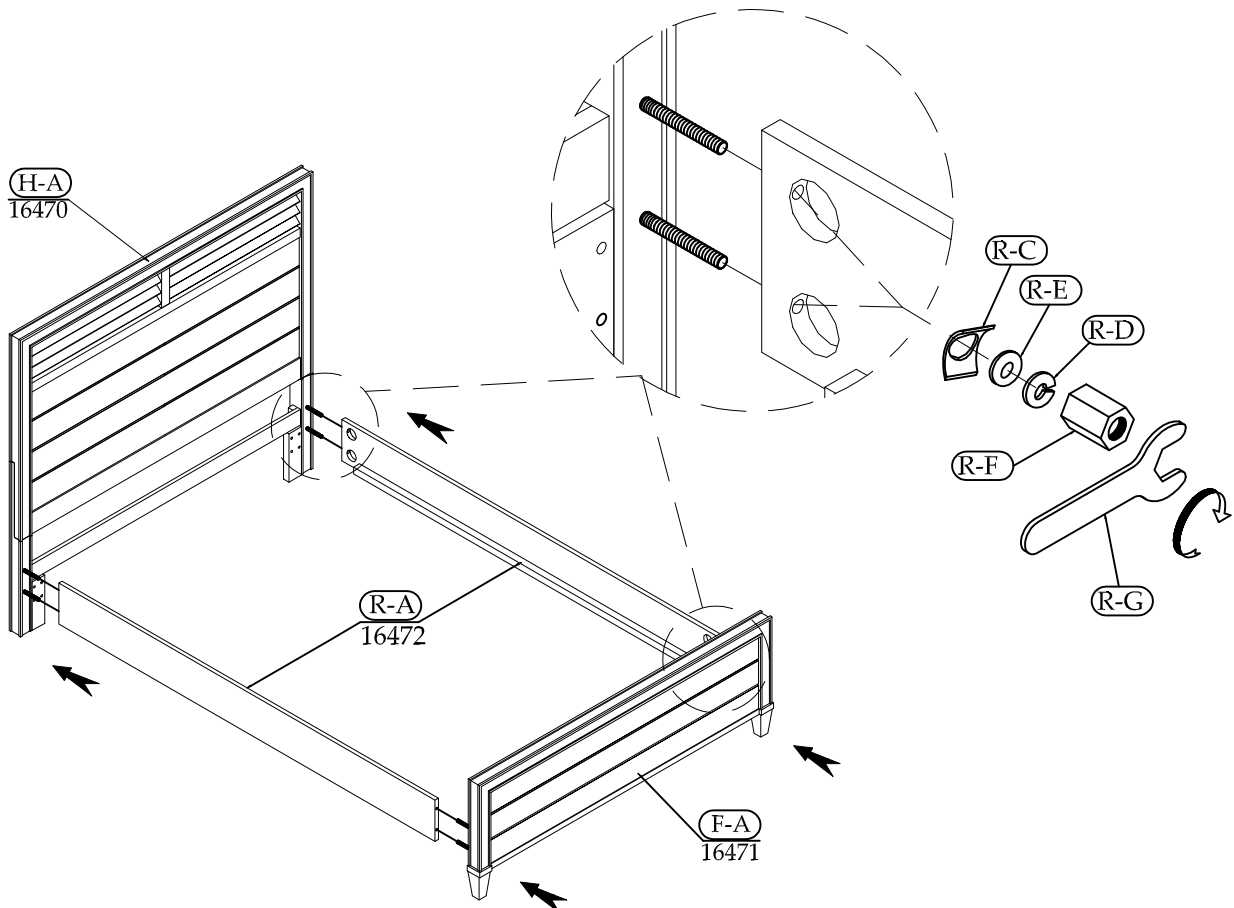

Hardware and Parts packed with the Headboard

<p>Queen Louver Panel Headboard 16470</p>  <p>(H-A) 1 pc.</p>	<p>Headboard Post (Right)</p>  <p>(H-B) 1 pc.</p>	<p>Headboard Post (Left)</p>  <p>(H-C) 1 pc.</p>	<p>Headboard Stretcher</p>  <p>(H-D) 1 pc.</p>
<p>Allen Head Bolt Ø5/16"-18 x 1-3/4"</p>  <p>(H-E) 8 pcs.</p>	<p>Spring Washer Ø5/16" x Ø13mm</p>  <p>(H-F) 8 pcs.</p>	<p>Flat Washer Ø5/16" x Ø19mm</p>  <p>(H-G) 8 pcs.</p>	<p>Allen key M5</p>  <p>(H-H) 1 pc.</p>

Hardware and Parts packed with the Footboard

<p>Queen Panel Footboard 16471</p>  <p>(F-A) 1 pc.</p>	<p>Wood Slat 60-13/16" Long</p>  <p>(F-B) 1 set</p>	<p>Wood Screw Ø4 x 30mm</p>  <p>(F-C) 10 pcs.</p>	<p>Support Leg 6-15/16" x 1-1/8" x 1-1/8"</p>  <p>(F-D) 5 pcs.</p>	<p>Screw Driver not included</p> 
---	---	---	--	---

Hardware and Parts packed with the Bed Rails

<p>Siderails - 16472</p>  <p>(R-A) 2 pcs.</p>	<p>All-Thread Bolt Ø5/16"-18 x 3-1/2"</p>  <p>(R-B) 8 pcs.</p>	<p>Arc Washer 37x17mm</p>  <p>(R-C) 8 pcs.</p>	<p>Spring Washer Ø5/16" x Ø13mm</p>  <p>(R-D) 8 pcs.</p>	<p>Flat Washer Ø5/16" x Ø16mm</p>  <p>(R-E) 8 pcs.</p>	<p>Hex Nut Ø5/16" x 18mm</p>  <p>(R-F) 8 pcs.</p>	<p>Open Wrench 12 mm</p>  <p>(R-G) 1 pc.</p>
---	---	---	---	---	--	---

STEP 5

STEP 6

Adjustable leveler.

5/0 Queen Louver Bed

16470- 5/0 Louver Panel Headboard

The headboard may be used alone with a Full size or Queen size metal bed frame.