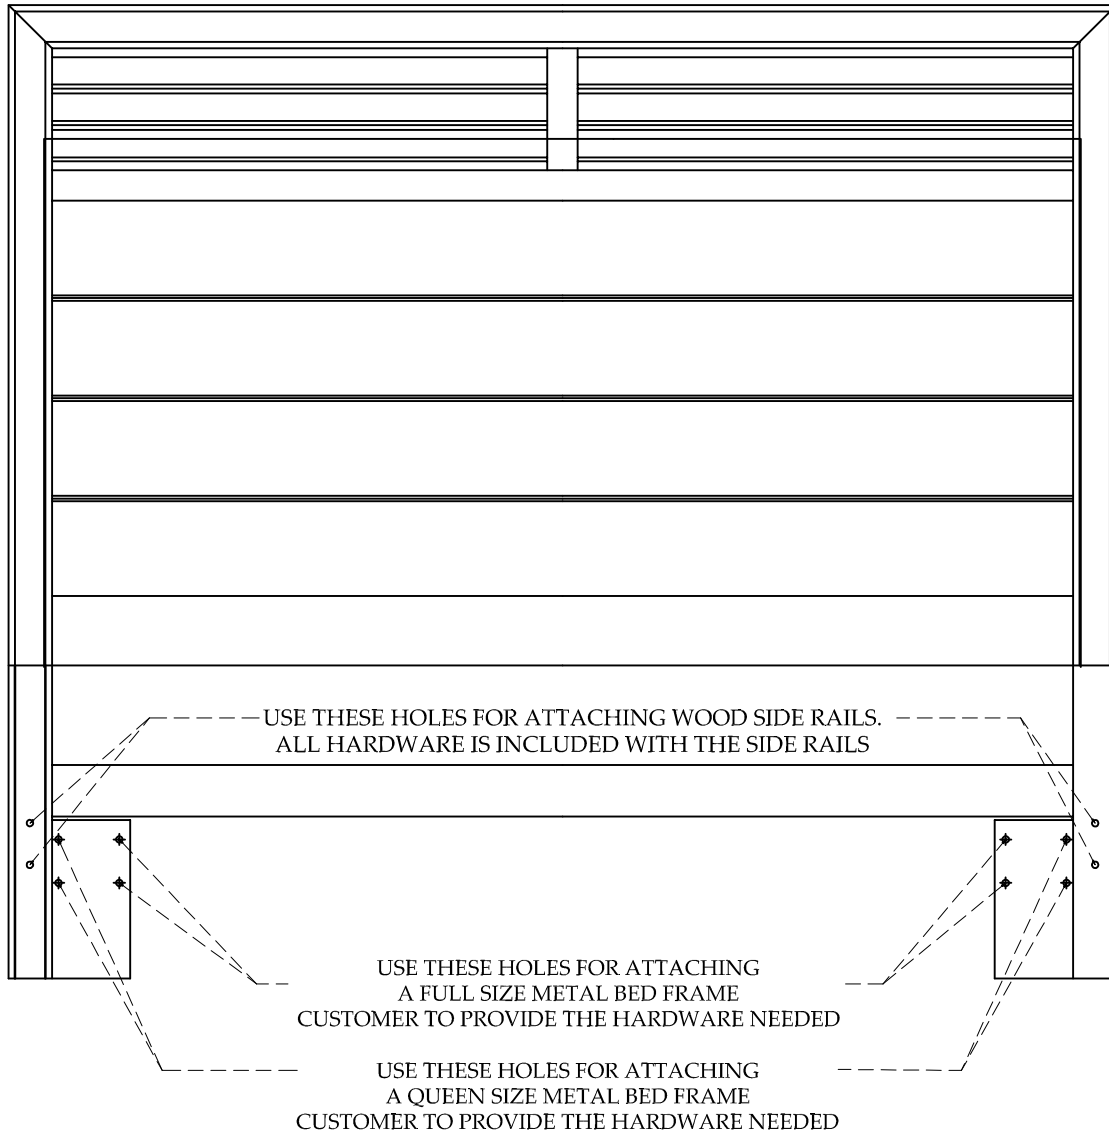

Hardware and Parts packed with the Footboard

<p>Queen Panel Footboard 16471</p>  <p>(F-A) 1 pc.</p>	<p>Wood Slat 60-13/16" Long</p>  <p>(F-B) 1 set</p>	<p>Wood Screw Ø4 x 30mm</p>  <p>(F-C) 10 pcs.</p>	<p>Support Leg 6-15/16" x 1-1/8" x 1-1/8"</p>  <p>(F-D) 5 pcs.</p>	<p>Screw Driver not included</p> 
---	---	---	--	---

Hardware and Parts packed with the Bed Rails

<p>Siderails - 16472</p>  <p>(R-A) 2 pcs.</p>	<p>All-Thread Bolt Ø5/16"-18 x 3-1/2"</p>  <p>(R-B) 8 pcs.</p>	<p>Arc Washer 37x17mm</p>  <p>(R-C) 8 pcs.</p>	<p>Spring Washer Ø5/16" x Ø13mm</p>  <p>(R-D) 8 pcs.</p>	<p>Flat Washer Ø5/16" x Ø16mm</p>  <p>(R-E) 8 pcs.</p>	<p>Hex Nut Ø5/16" x 18mm</p>  <p>(R-F) 8 pcs.</p>	<p>Open Wrench 12 mm</p>  <p>(R-G) 1 pc.</p>
---	---	---	---	---	--	---

STEP 5

STEP 6

Adjustable leveler.

5/0 Queen Louver Bed

16470- 5/0 Louver Panel Headboard

The headboard may be used alone with a Full size or Queen size metal bed frame.